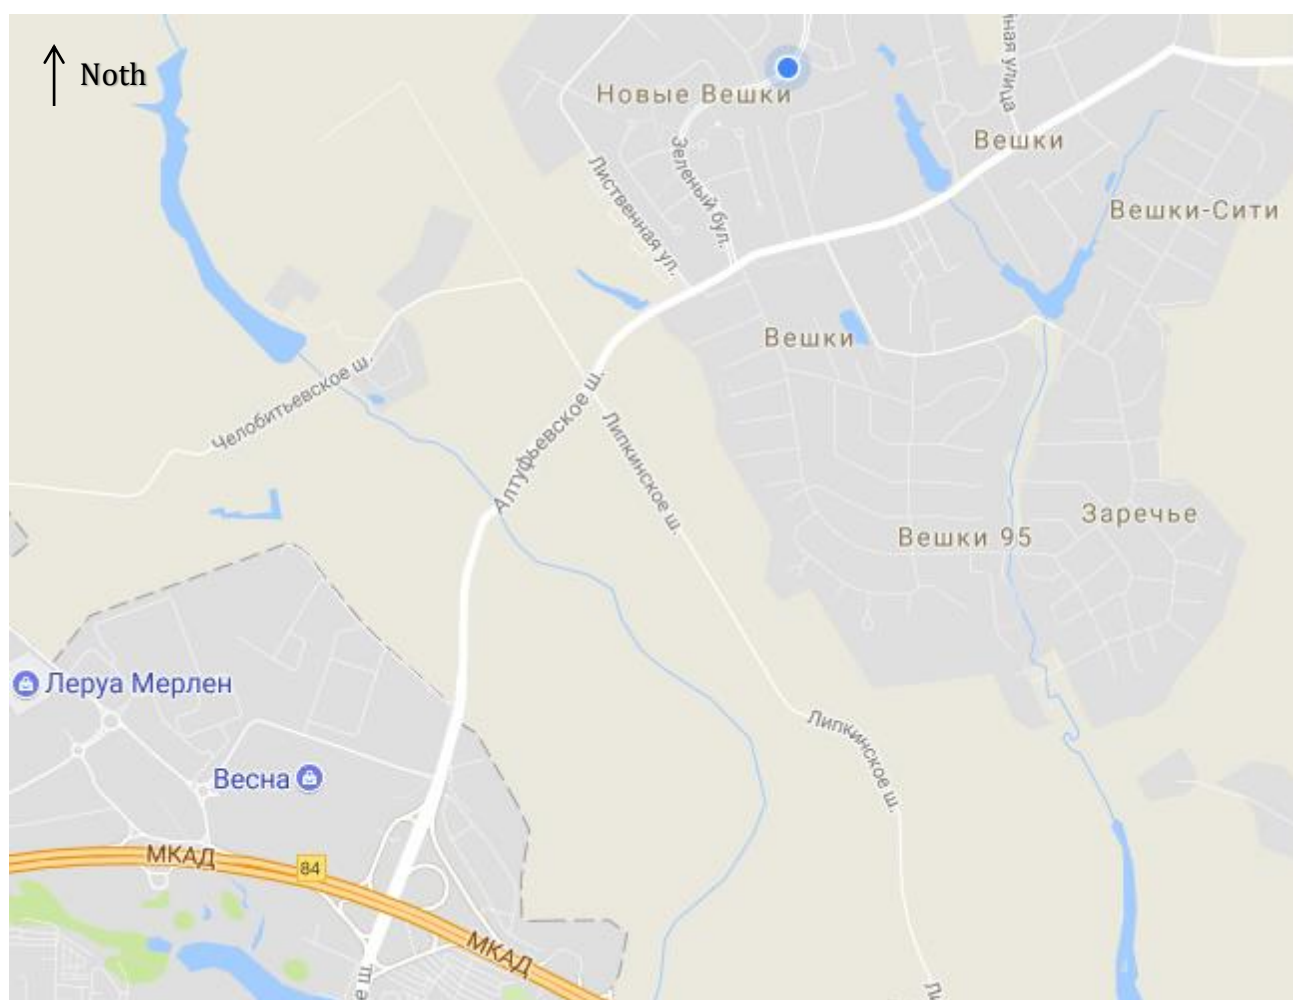

DIRECTIONS

Take the Moscow Ring Road (MKAD) towards Altufyevskoye Shosse. Exit at the junction for Veshki Village and head North. Follow the roadway through the forest and after 1.5 km you will see a church on your right. 200 m further on you will see Novie Veshki's entryway and security gate on your left. At the checkpoint, tell our security guard that you are visiting Novie Veshki's sales office. You will be directed to our guest parking.

We are waiting for you!!

By car

Take the Moscow Ring Road motorway in the north of the city and exit at the junction for Veshki Village. Then follow the signposts.

By public transport Metro

Grey line to station "Altufyevo", then shuttle bus No. 303 directly to the residential complex.

↓ To Moscow center